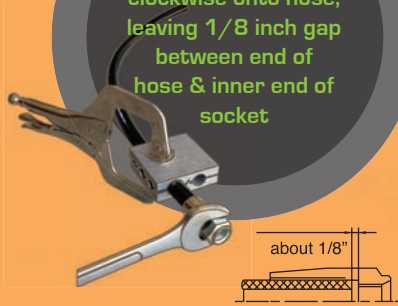

678-780-8797

Available at your Tennessee Farmers CO-OP

www.quickfixhosekit.com

www.quickfixhosekit.com

FABRICATE NEW HOSE ON-SITE IN 10 MINUTES

1

Disassemble the reusable coupling into socket & nipple

2

Install socket counter-clockwise onto hose, leaving 1/8 inch gap between end of hose & inner end of socket

3

Lubricate, and install nipple into socket till fully seated

SPECIFICATIONS AND CONTENTS

CONTENTS QUICKFIX 1/2" KIT

- 30ft 1/2" thermoplastic hose (Operating Pressure 2900 PSI)
- 2 ea. 8x8 JIC Coupling
- 2 ea. 8x8 ORFS Coupling
- 2 ea. 8x8 Pipe Coupling
- 1 ea. Holding Die
- 1 ea. Hose Cutter
- Adapter Assortment

CONTENTS QUICKFIX 3/8" KIT