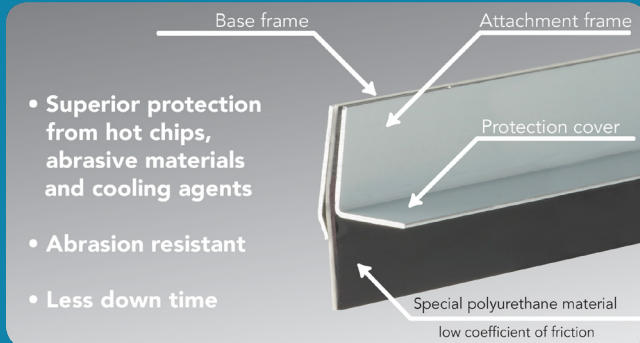

# WIPER EDGE EX

Bando Wiper Edge EX is a special polyurethane seal blade for machine tools