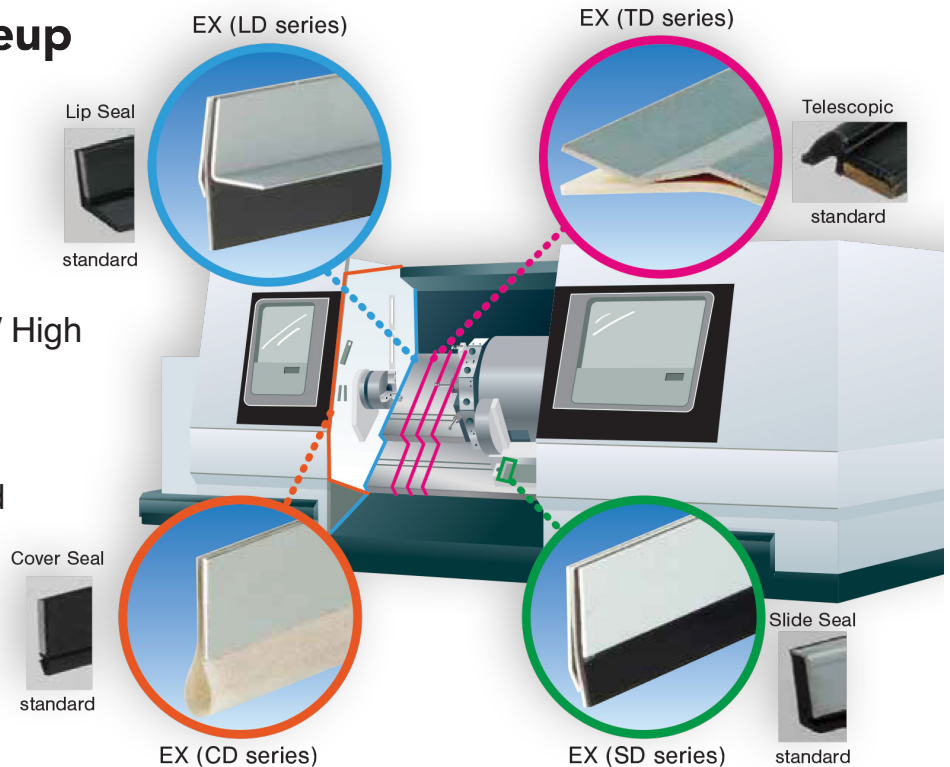

Lineup

ASK FOR A QUOTE TODAY!